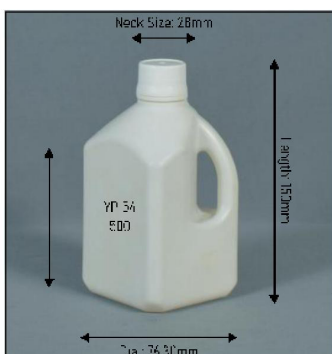

Pesticides and Chemical Bottles