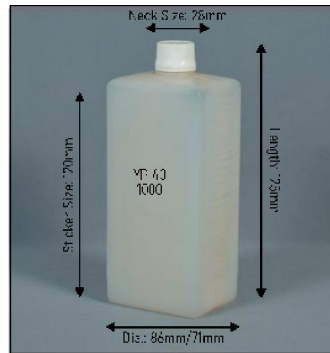

Pesticides and Chemical Bottles