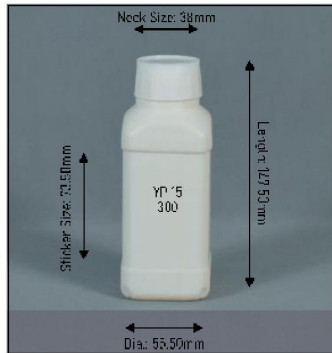

Pesticides and Chemical Bottles