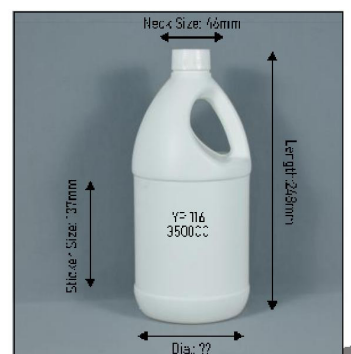

Pesticides and Chemical Bottles