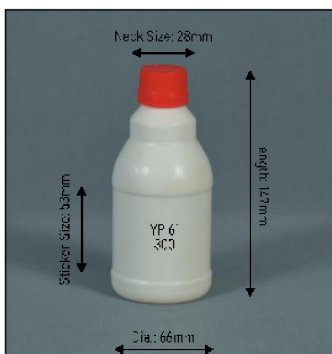

Pesticides and Chemical Bottles