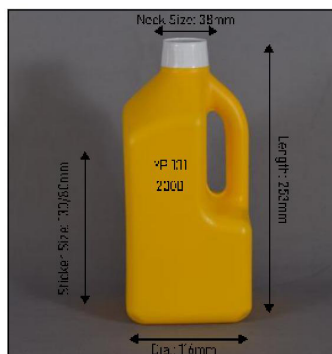

Pesticides and Chemical Bottles