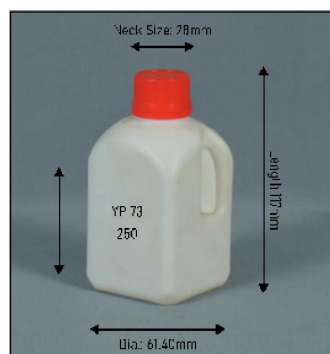

Pesticides and Chemical Bottles