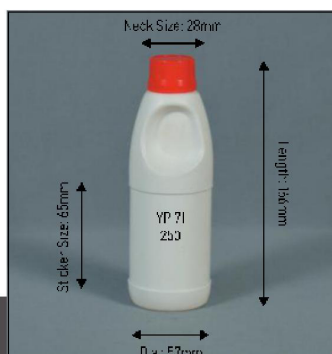

Pesticides and Chemical Bottles