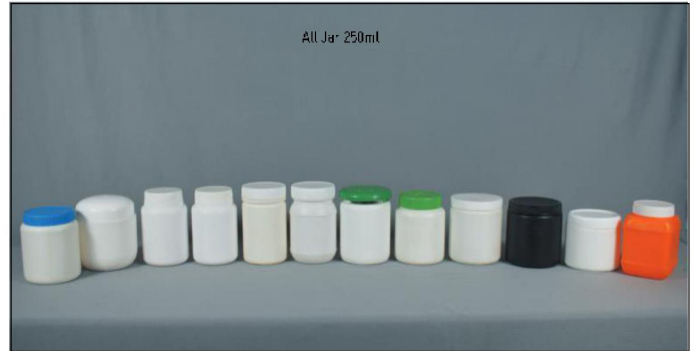

Glacier Glass Works

Pharma Jars