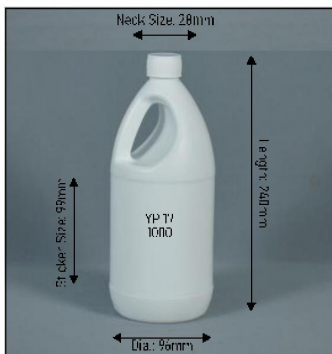

Pesticides and Chemical Bottles