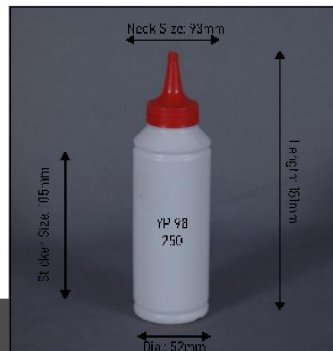

Glacier Glass Works

Pharma Jars