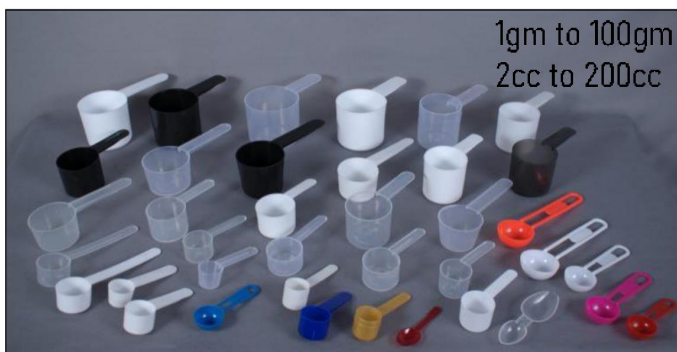

Glacier Glass Works

Protein and Supplement Jars

Glacier Glass Works

Protein and Supplement Jars

Glacier Glass Works

Lids and Scoops

Scoops

HDPE, PP, LD PLASTIC