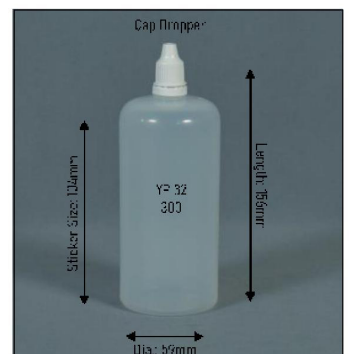

Pesticides and Chemical Bottles