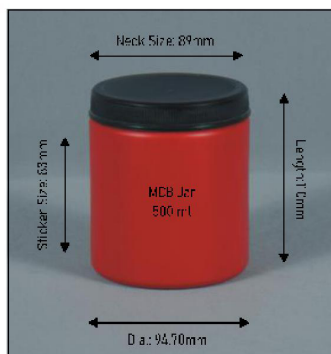

Glacier Glass Works

Protein and Supplement Jars

Glacier Glass Works

Protein and Supplement Jars

Glacier Glass Works

Lids and Scoops

Scoops

HDPE, PP, LD PLASTIC