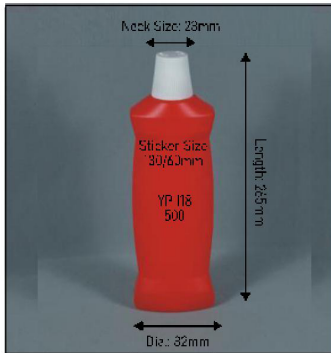

Glacier Glass Works

Handwash Bottles