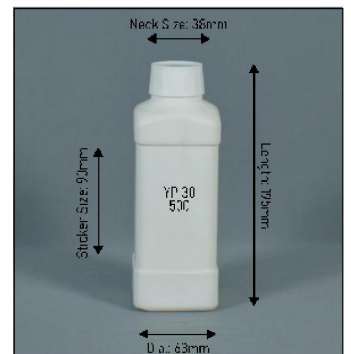

Pesticides and Chemical Bottles