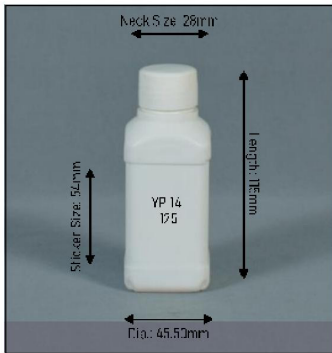

Pesticides and Chemical Bottles