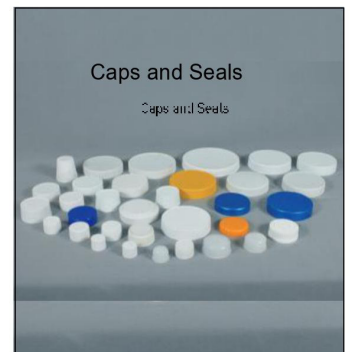

Glacier Glass Works

Protein and Supplement Jars

Glacier Glass Works

Protein and Supplement Jars

Glacier Glass Works

Lids and Scoops

Scoops

HDPE, PP, LD PLASTIC