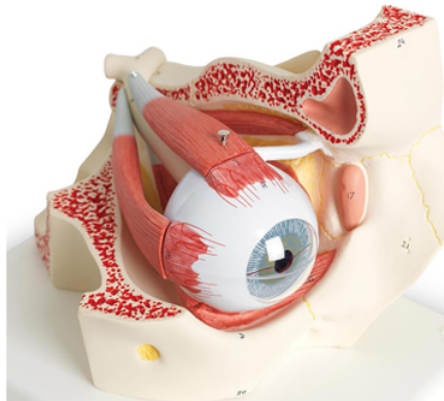

Item Name : Eye With Orbit, 5x Life Size, 4 Parts

Item Code : 4178.2008.01

Item Description :

This 5x life size model shows the eyeball with optic nerves and muscles in its natural position in the bony orbit. The removable parts are: rectus lateralis muscle, levator palpebrae superioris muscle with lacrimal gland, eyeball with extrinsic eye muscles, base of bony orbit. Mounted on base.

Item Image :

Cat. No.

4178.2008.01